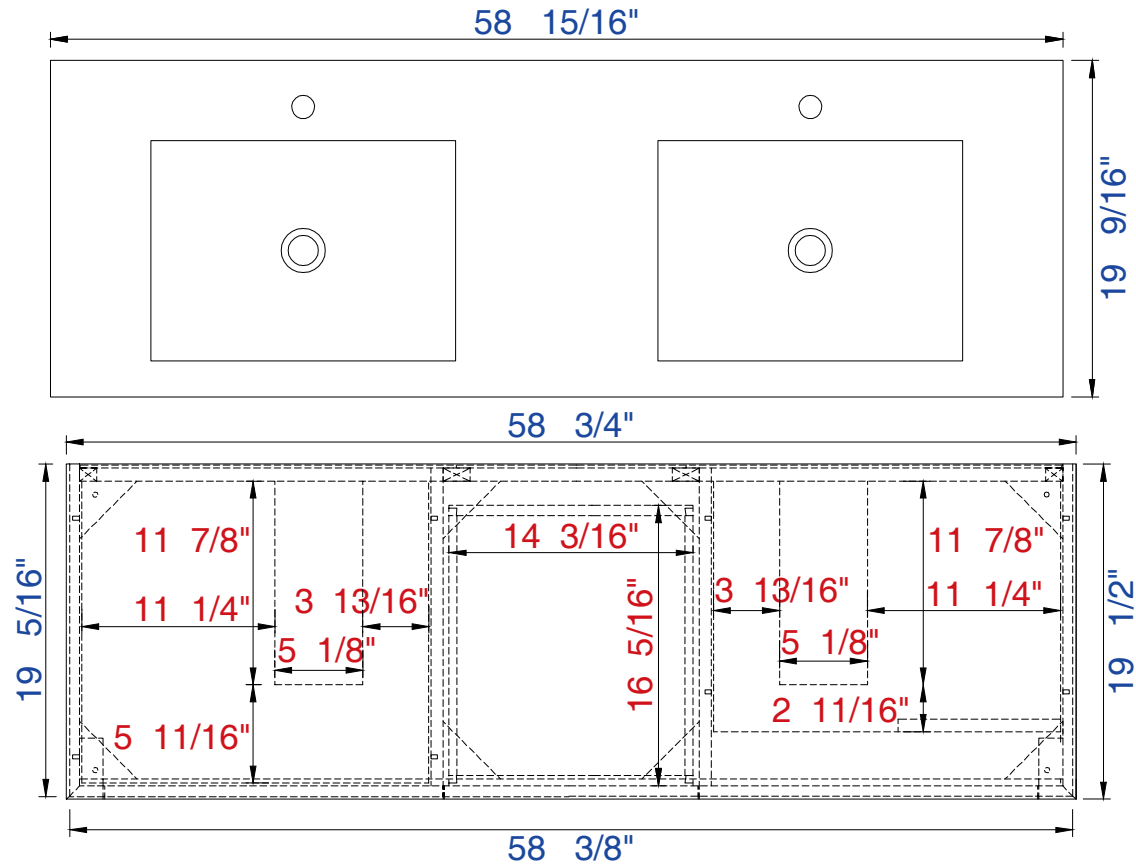

59"

Item Number :

- 210-V59D-GW
- 210-V59D-WLT
- 210-V59D-WW

Linear 59" Cabinet

Diagrams with Dimensions
page 01 of 03

NOTE ONE: Married Countertop is standard for this cabinet.
NOTE TWO: This vanity does not have a backsplash.

59"

Item Number :

- 210-V59D-GW
- 210-V59D-WLT
- 210-V59D-WW

Linear 59" Cabinet

Diagrams with Dimensions
page 02 of 03

NOTE ONE: Married Countertop is standard for this cabinet.

59"

Item Number :

1497mm

Item Number :

- 210-V59D-GW
- 210-V59D-WLT
- 210-V59D-WW

Linear 1497mm" Cabinet

Diagrams with Dimensions
page 01 of 03

NOTE ONE: Married Countertop is standard for this cabinet.
NOTE TWO: This vanity does not have a backsplash.

1497mm

Item Number :

- 210-V59D-GW
- 210-V59D-WLT
- 210-V59D-WW

Linear 1497mm" Cabinet

Diagrams with Dimensions
page 03 of 03

NOTE ONE: Married Countertop is standard for this cabinet.
NOTE TWO: This vanity does not have a backsplash.