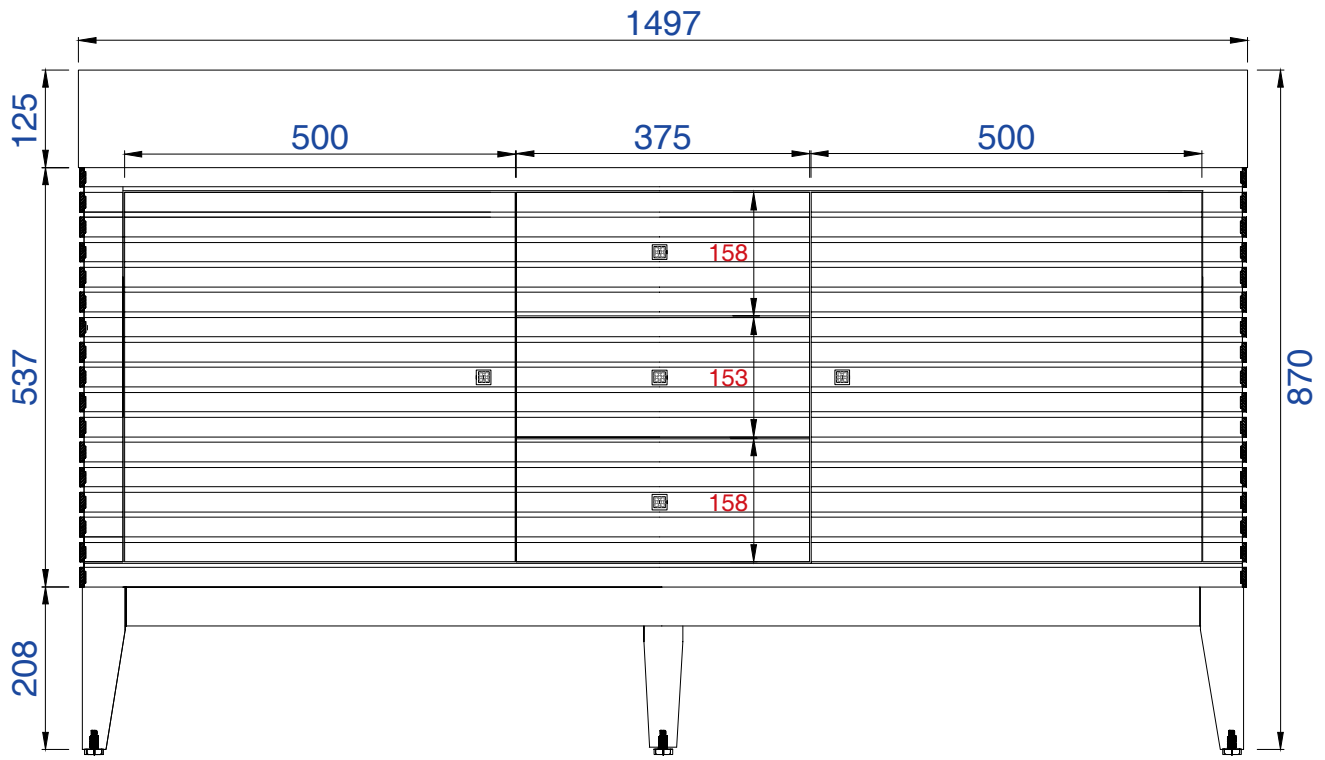

59"

Item Number :

- 210-V59D-GW
- 210-V59D-WLT
- 210-V59D-WW

Linear 59" Cabinet

Diagrams with Dimensions
page 02 of 03

NOTE ONE: Married Countertop is standard for this cabinet.

59"

Item Number :

- 210-V59D-GW
- 210-V59D-WLT
- 210-V59D-WW

Linear 59" Cabinet

Diagrams with Dimensions
page 03 of 03

NOTE ONE: Married Countertop is standard for this cabinet.
NOTE TWO: This vanity does not have a backsplash.

1497mm

Item Number :

- 210-V59D-GW
- 210-V59D-WLT
- 210-V59D-WW

Linear 1497mm" Cabinet

Diagrams with Dimensions
page 01 of 03

NOTE ONE: Married Countertop is standard for this cabinet.
NOTE TWO: This vanity does not have a backsplash.

1497mm

Item Number :

- 210-V59D-GW
- 210-V59D-WLT
- 210-V59D-WW

Linear 1497mm" Cabinet

Diagrams with Dimensions
page 03 of 03

NOTE ONE: Married Countertop is standard for this cabinet.
NOTE TWO: This vanity does not have a backsplash.