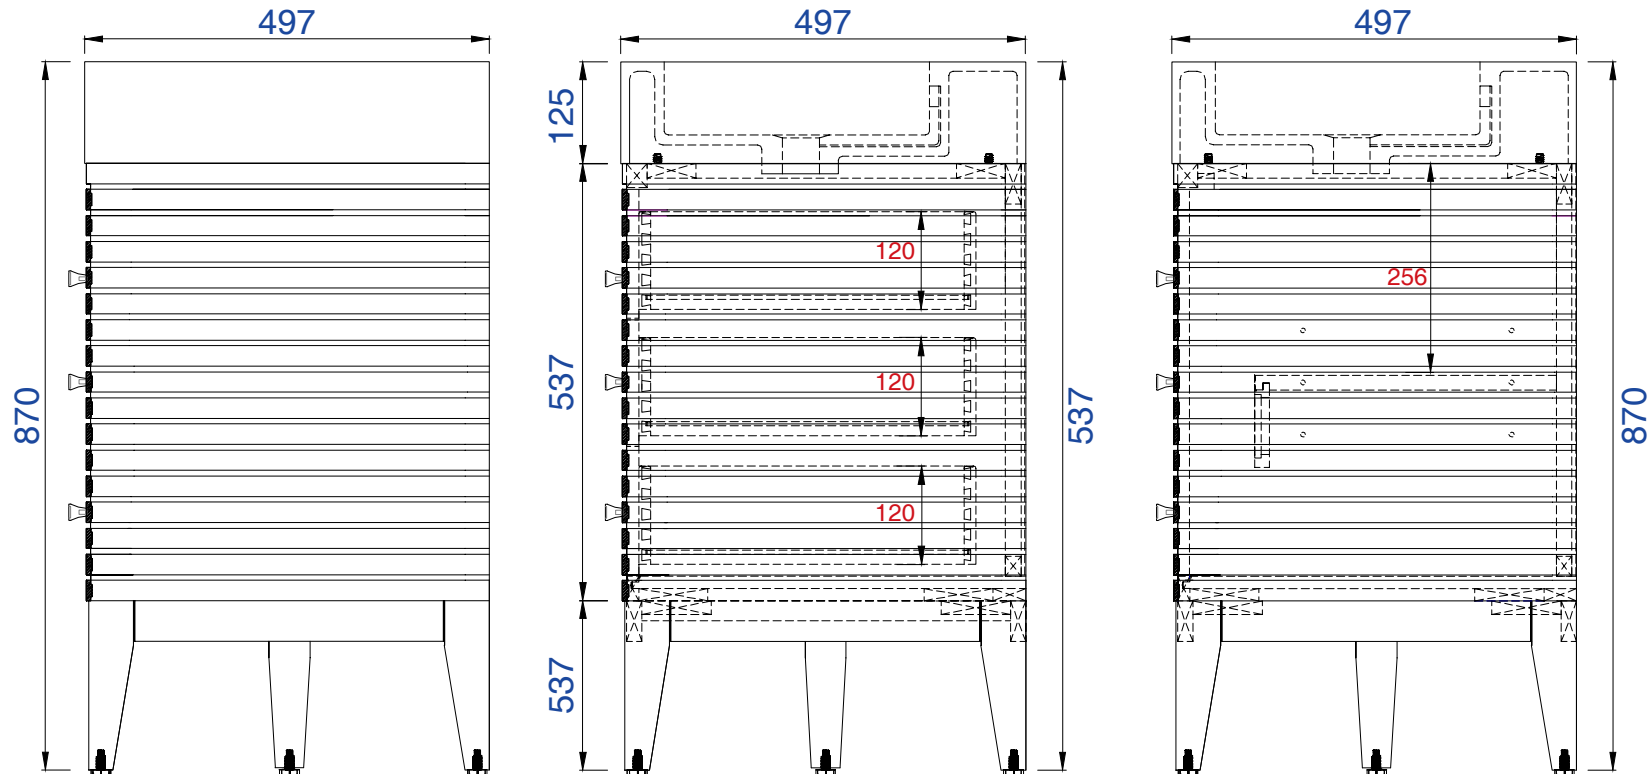

59"

Item Number :

- 210-V59D-GW
- 210-V59D-WLT
- 210-V59D-WW

Linear 59" Cabinet

Diagrams with Dimensions
page 01 of 03

NOTE ONE: Married Countertop is standard for this cabinet.
NOTE TWO: This vanity does not have a backsplash.

- 210-V59D-GW
- 210-V59D-WLT
- 210-V59D-WW

Linear 59" Cabinet

Diagrams with Dimensions
page 03 of 03

NOTE ONE: Married Countertop is standard for this cabinet.
NOTE TWO: This vanity does not have a backsplash.

1497mm

Item Number :

- 210-V59D-GW
- 210-V59D-WLT
- 210-V59D-WW

Linear 1497mm" Cabinet

Diagrams with Dimensions
page 01 of 03

NOTE ONE: Married Countertop is standard for this cabinet.
NOTE TWO: This vanity does not have a backsplash.

1497mm

Item Number :

- 210-V59D-GW
- 210-V59D-WLT
- 210-V59D-WW

Linear 1497mm" Cabinet

Diagrams with Dimensions
page 03 of 03

NOTE ONE: Married Countertop is standard for this cabinet.
NOTE TWO: This vanity does not have a backsplash.