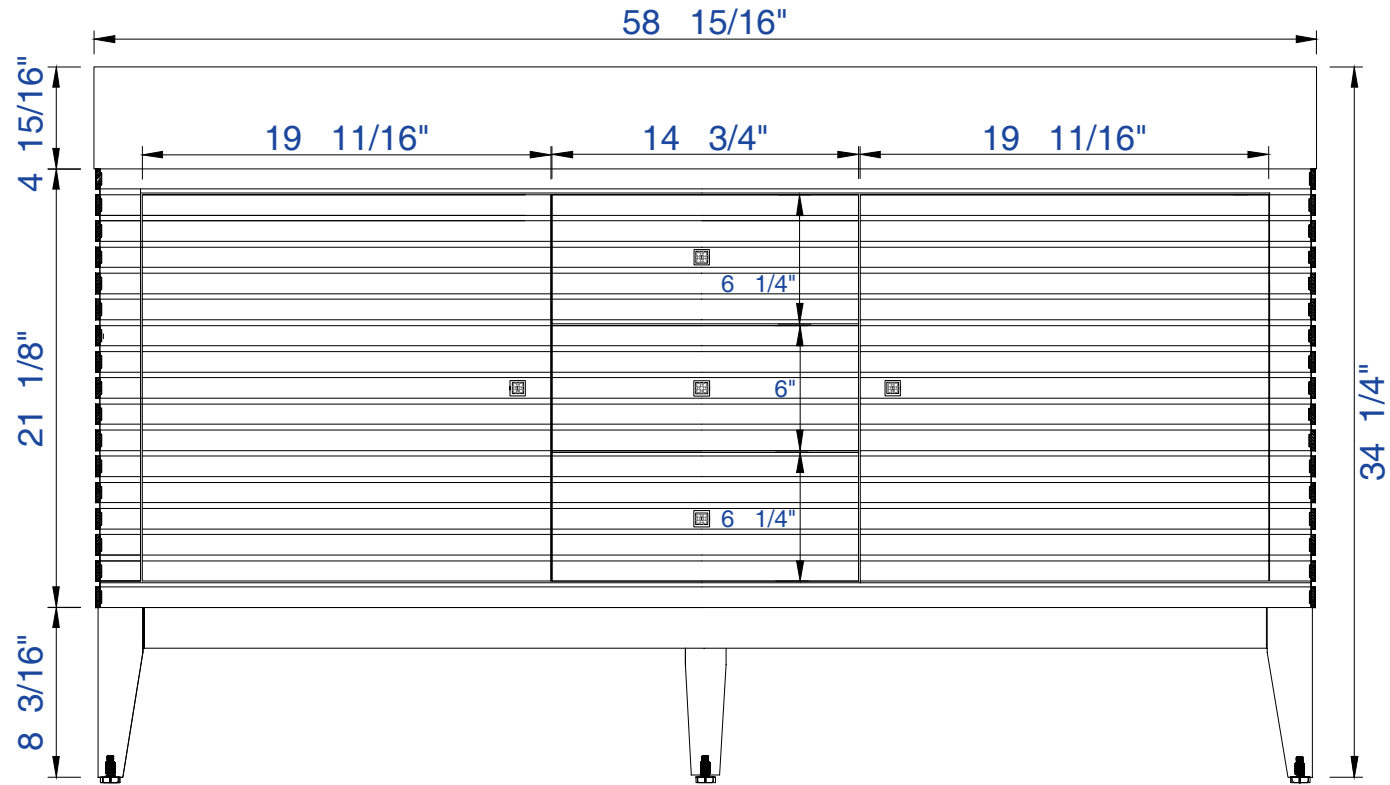

59"

Item Number :

- 210-V59D-GW
- 210-V59D-WLT
- 210-V59D-WW

Linear 59" Cabinet

Diagrams with Dimensions
page 01 of 03

NOTE ONE: Married Countertop is standard for this cabinet.
NOTE TWO: This vanity does not have a backsplash.

59"

Item Number :

- 210-V59D-GW
- 210-V59D-WLT
- 210-V59D-WW

Linear 59" Cabinet

Diagrams with Dimensions
page 02 of 03

NOTE ONE: Married Countertop is standard for this cabinet.

59"

Item Number :

1497mm

Item Number :

- 210-V59D-GW
- 210-V59D-WLT
- 210-V59D-WW

Linear 1497mm" Cabinet

Diagrams with Dimensions
page 01 of 03

NOTE ONE: Married Countertop is standard for this cabinet.
NOTE TWO: This vanity does not have a backsplash.

1497mm

Item Number :

- 210-V59D-GW
- 210-V59D-WLT
- 210-V59D-WW

Linear 1497mm" Cabinet

Diagrams with Dimensions
page 03 of 03

NOTE ONE: Married Countertop is standard for this cabinet.
NOTE TWO: This vanity does not have a backsplash.